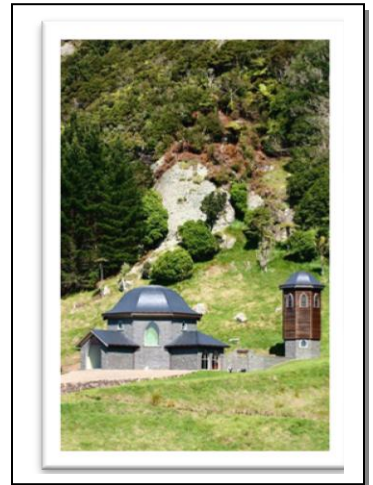

## SEVEN DAY RETREAT

February 17<sup>th</sup> – 24<sup>th</sup> 2012, Mana Retreat Centre, Coromandel, NZ

Guidance is vital in the exciting discovery of waking up and recognizing who we truly are, and this retreat is focused on bringing to life the Ishayas' teaching and deepening our experience.

Manyu and Jaya, teachers who have taught for many years at the six-month Mastery Courses and around the world, will be convening this retreat.

They bring a wealth of experience and playfulness to the exploration of consciousness, which will be reflected in the topics and exercises they have chosen to share. These are structured to allow the exploration of the following questions:

**Who am I?**

**Why am I here?**

**What is the purpose of my life?**

Mana is a Sanctuary nestled in the bush covered hills of the Coromandel Ranges in the North Island of NZ.